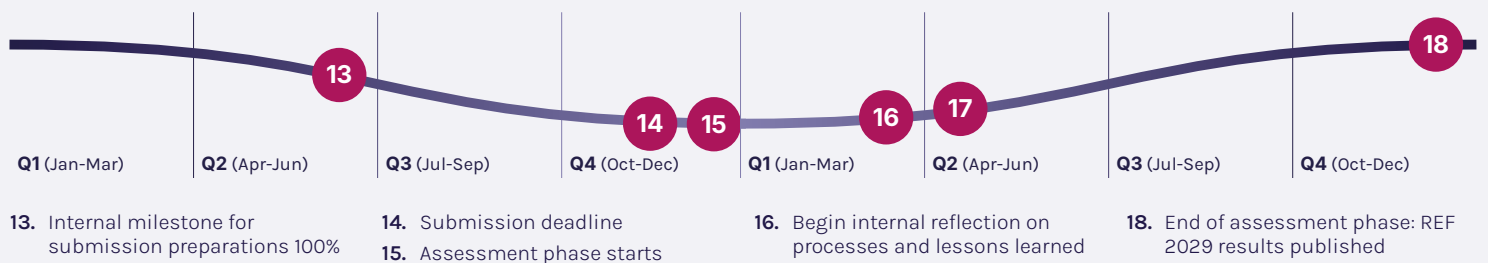

The rocky road to REF 2029

2026

2027

2028

2029

Funder milestones and key dates for institutions preparing for the Research Excellence Framework 2029, current as of May 2026. Research Consulting works in partnership with universities to identify and overcome the roadblocks to an optimal REF submission.