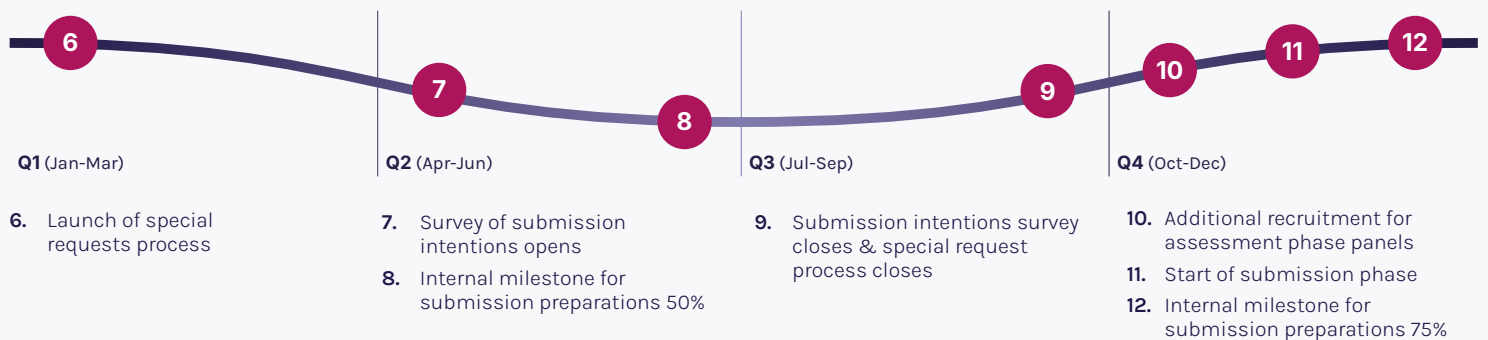

The rocky road to REF 2029

2026

2027

2028

2029

Funder milestones and key dates for institutions preparing for the Research Excellence Framework 2029, current as of May 2026. Research Consulting works in partnership with universities to identify and overcome the roadblocks to an optimal REF submission.