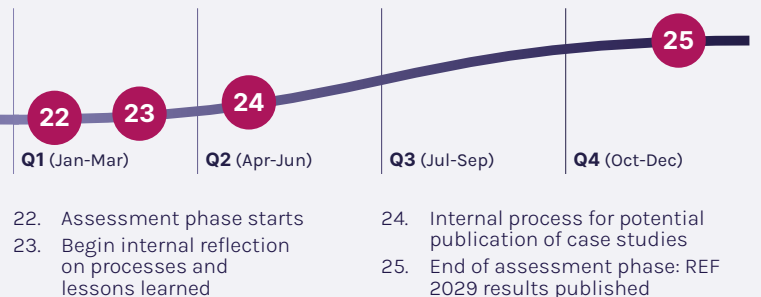

The rocky road to REF 2029

2024

2025

2026

2027

2028

2029

Funder milestones and key dates for institutions preparing for the Research Excellence Framework 2029, current as of May 2024. Research Consulting works in partnership with universities to identify and overcome the roadblocks to an optimal REF submission.