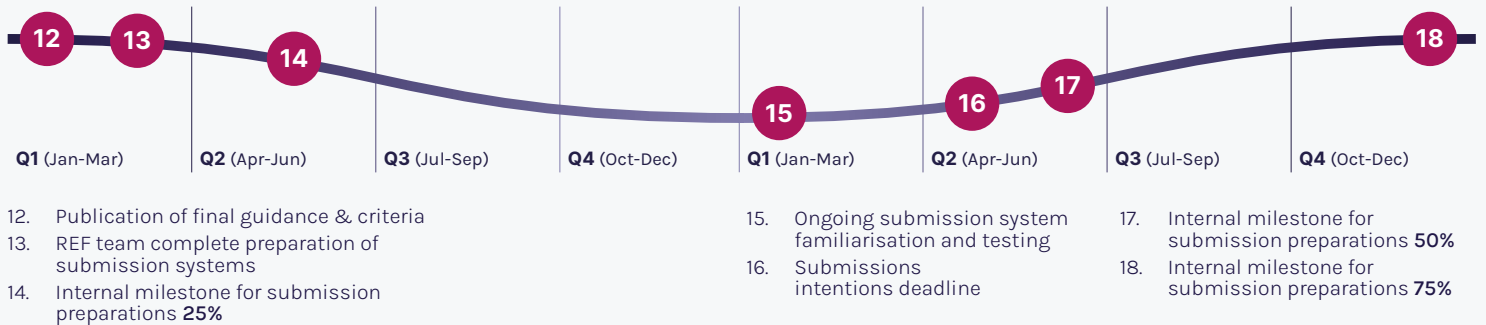

The rocky road to REF 2029

2024

2025

2026

2027

2028

2029

Funder milestones and key dates for institutions preparing for the Research Excellence Framework 2029, current as of May 2024. Research Consulting works in partnership with universities to identify and overcome the roadblocks to an optimal REF submission.