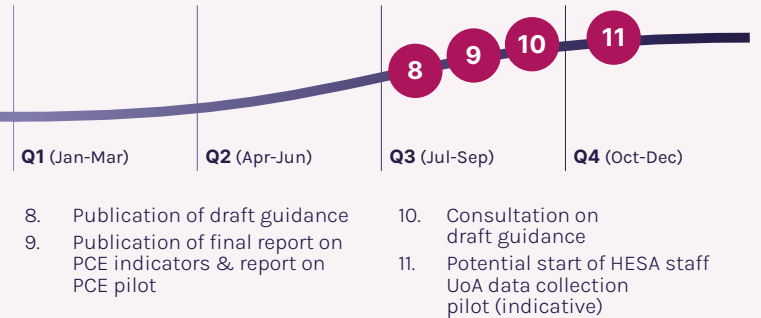

The rocky road to REF 2029

2024

2025

2026

2027

2028

2029

Funder milestones and key dates for institutions preparing for the Research Excellence Framework 2029, current as of May 2024. Research Consulting works in partnership with universities to identify and overcome the roadblocks to an optimal REF submission.