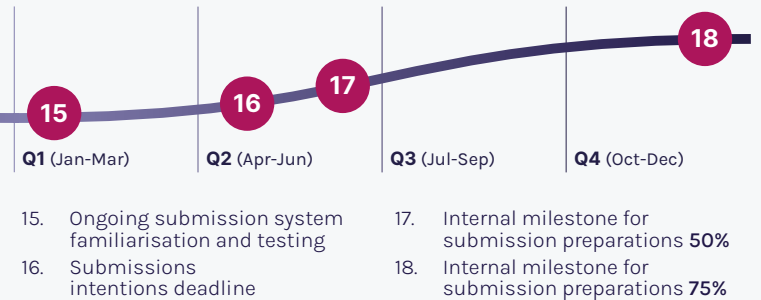

The rocky road to REF 2029

2024

2025

2026

2027

2028

2029

Funder milestones and key dates for institutions preparing for the Research Excellence Framework 2029, current as of May 2024. Research Consulting works in partnership with universities to identify and overcome the roadblocks to an optimal REF submission.