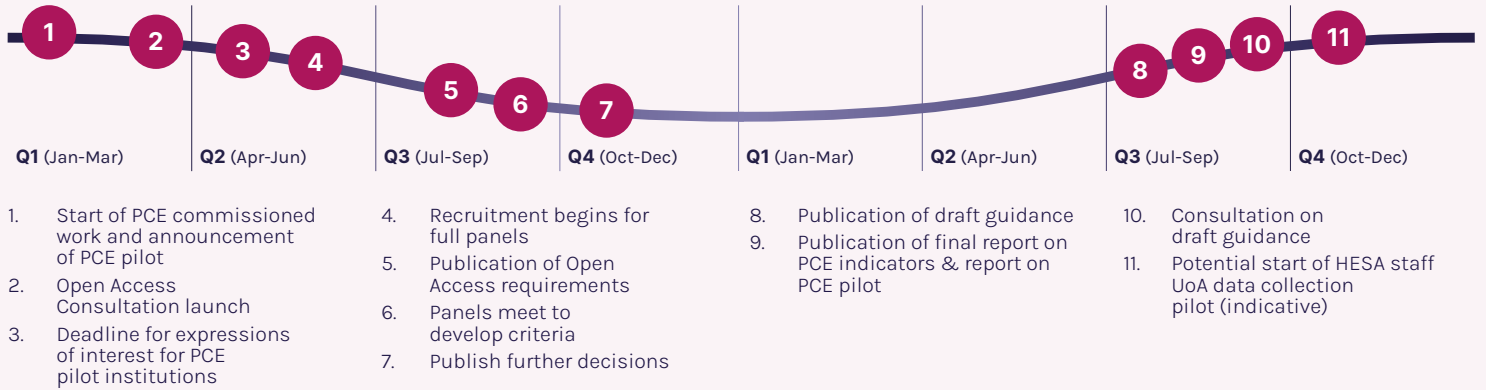

The rocky road to REF 2029

2024

2025

2026

2027

2028

2029

Funder milestones and key dates for institutions preparing for the Research Excellence Framework 2029, current as of May 2024. Research Consulting works in partnership with universities to identify and overcome the roadblocks to an optimal REF submission.